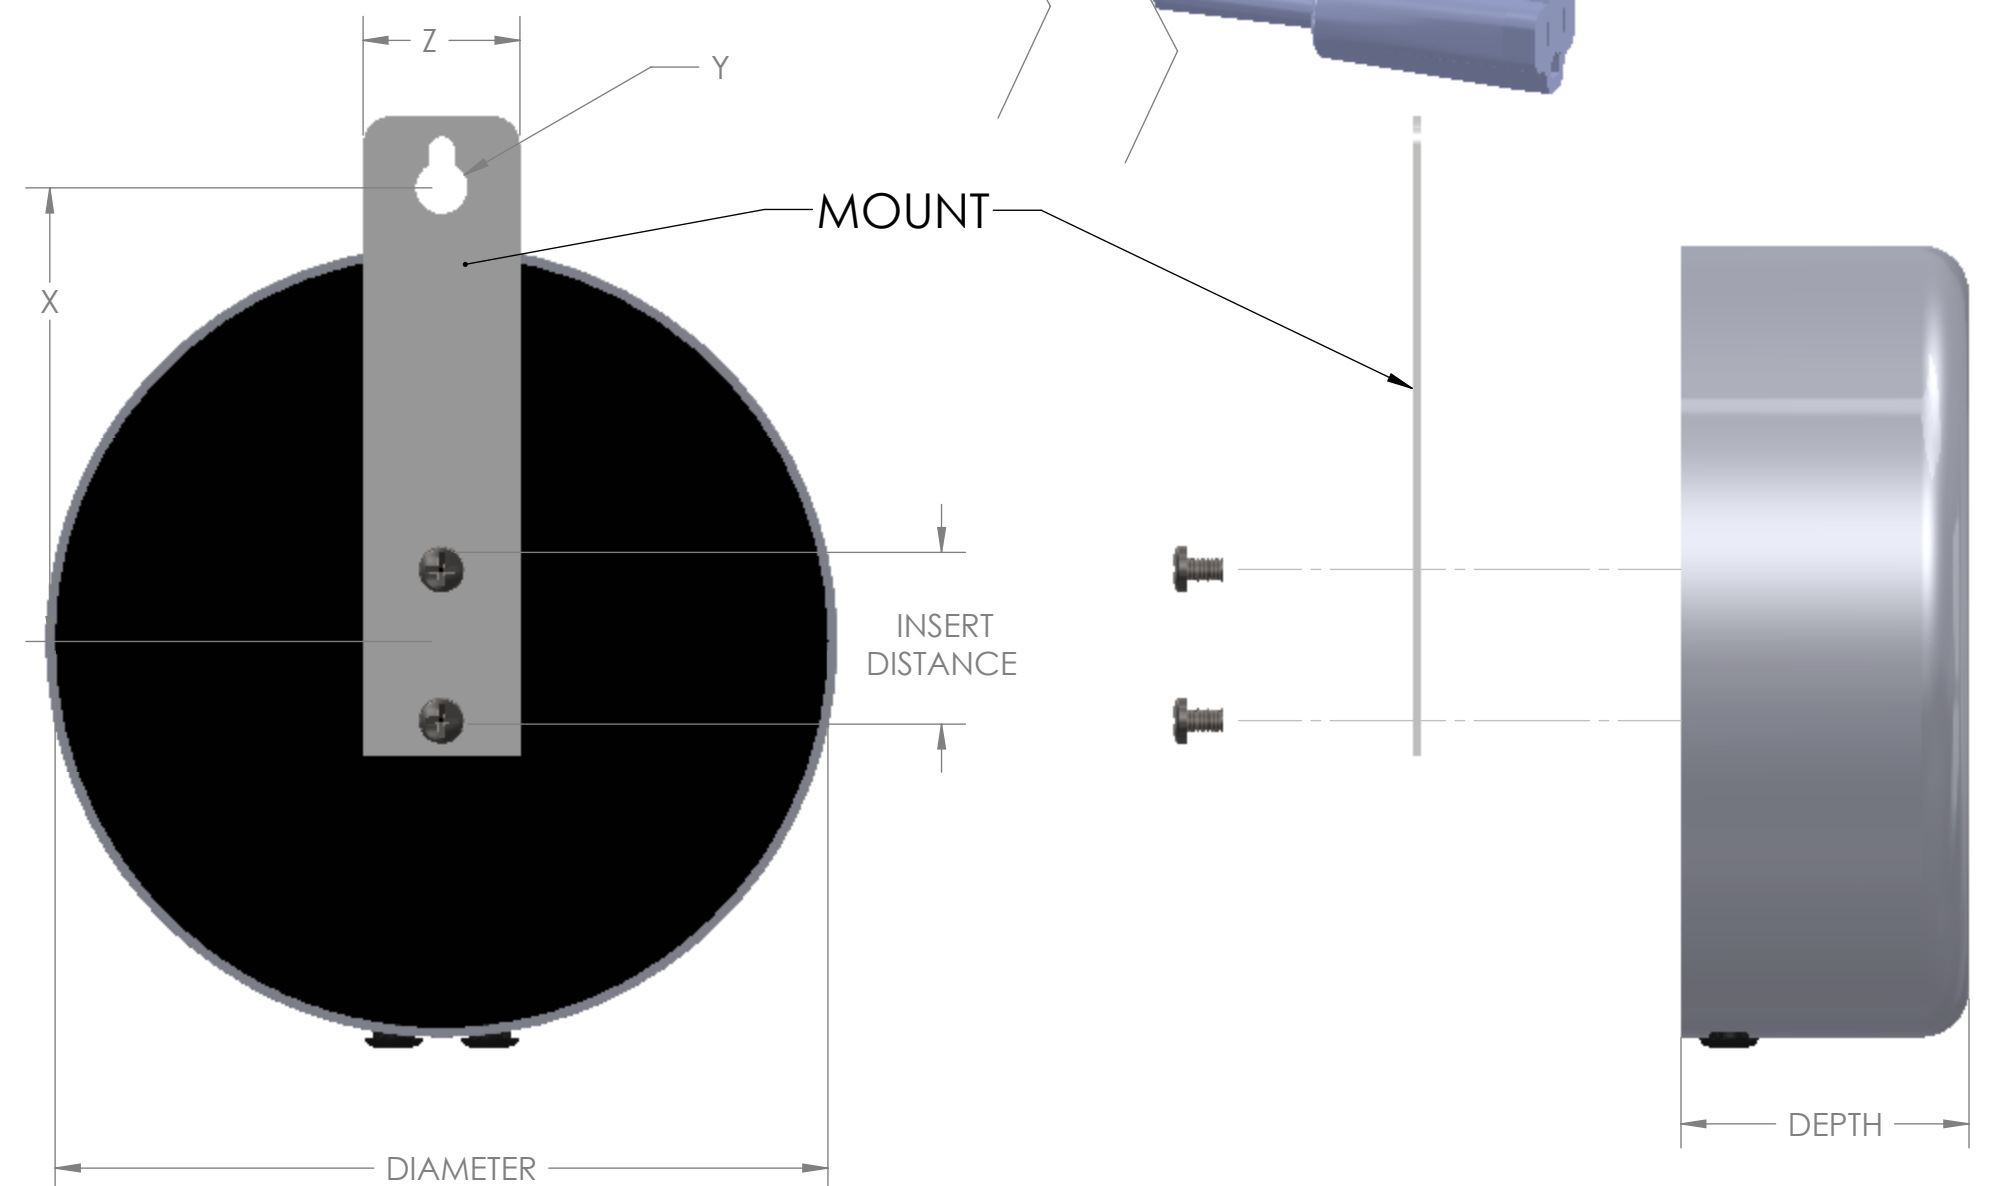

STANDARD MALE 115V PLUG ON THIS END *

STANDARD FEMALE 115V SOCKET ON THIS END *

STANDARD CORD LENGTH IS 2 FEET *

STANDARD CORD LENGTH IS 2 FEET *

* CUSTOM CORD LENGTH AND OPTIONAL PLUGS AND SOCKETS AVAILABLE AT ADDITIONAL COST

@60Hz FREQUENCY

Power Rating	Model	Diameter		Depth		Weight		Inserts		MOUNT		
		In.	mm	In.	mm	Lbs	Kg	Thread #	Distance	X	Y	Z
300 VA	IP-300/60	5 1/8	130	2 3/4	70	8.5	3.9	10-24	1.00"	3"	.34"	1.19"
400 VA	IP-400/60	5 1/8	130	2 3/4	70	8.5	3.9	10-24	1.00"	3"	.34"	1.19"
600 VA	IP-600/60	6 5/8	168	2 3/4	70	13	5.9	1/4-20	1.25"	4"	.54"	1.47"
800 VA	IP-800/60	6 5/8	168	2 3/4	70	13	5.9	1/4-20	1.25"	4"	.54"	1.47"
1000 VA	IP-1000/60	8 1/4	210	3	76	20	9.1	1/4-20	1.50"	5"	.62"	1.7"
1200 VA	IP-1200/60	8 1/4	210	3	76	22	10	1/4-20	1.50"	5"	.62"	1.7"
1500 VA	IP-1500/60	8 1/4	210	3	76	25	11.5	1/4-20	1.50"	5"	.62"	1.7"
2200 VA	IP-2200/60	8 1/4	210	4	102	32	14.5	1/4-20	1.50"	5"	.62"	1.7"
3000 VA	IP-3000/60	9	230	4 1/4	108	38	17.3	1/4-20	1.50"	5"	.62"	1.7"

@50/60Hz FREQUENCY

Power Rating	Model	Diameter		Depth		Weight		Inserts		MOUNT		
		In.	mm	In.	mm	Lbs	Kg	Thread #	Distance	X	Y	Z
350 VA	IP-350/60	5 1/8	130	2 3/4	70	8.5	3.9	10-24	1.00"	3"	.34"	1.19"
650 VA	IP-650/60	6 5/8	168	2 3/4	70	15	6.8	10-24	1.00"	3"	.34"	1.19"
1000 VA	IP-1000/50	8 1/4	210	3	76	22	10	1/4-20	1.50"	5"	.62"	1.7"
1200 VA	IP-1200/50	8 1/4	210	3	76	25	11.5	1/4-20	1.50"	5"	.62"	1.7"
1800 VA	IP-1800/50	8 1/4	210	4	102	32	14.5	1/4-20	1.50"	5"	.62"	1.7"
2500 VA	IP-1200/50	9	230	4 1/4	108	38	17.3	1/4-20	1.50"	5"	.62"	1.7"